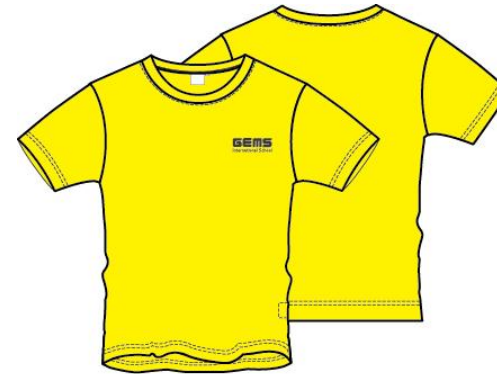

BOTTOM - UNISEX - Primary Skirt Checker

BOTTOM - UNISEX - Primary Skort Checker

SECONDARY UNIFORM

TOP - Men's Shirt White

BOTTOM - Secondary Long Pant Dark Grey

TOP - Girl Shirt White

BOTTOM - Secondary Skirt Dark Grey

BOTTOM - LONG SKI

FEMALE MUSLIM ALTERNATIVE UNIFORM

FEMALE MUSLIM ALTERNATIVE UNIFORM

TOP – LONG SLEEVE POLO

BOTTOM – LONG PANTS

PE ATTIRE

TOP - UNISEX -PE RN Tee

TOP - UNISEX -PE RN Tee

TOP - UNISEX -PE RN Tee

BOTTOM - UNISEX - Short Pant

BOTTOM - UNISEX - Short Pant

SCHOOL TEAM ATTIRE

TOP - UNISEX - BASKETBALL

TOP - UNISEX - FOOTBALL

OTHERS

TOP - SWEATER - UNISEX