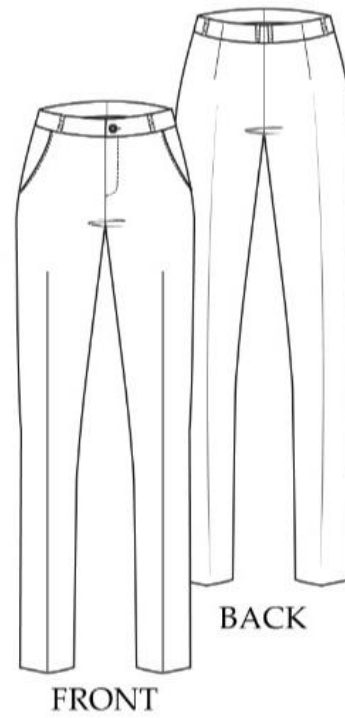

BOTTOM - UNISEX - Primary Skirt Checker

BOTTOM - UNISEX - Primary Skort Checker

SECONDARY UNIFORM

TOP - Men's Shirt White

BOTTOM - Secondary Long Pant Dark Grey

TOP - Girl Shirt White

BOTTOM - Secondary Skirt Dark Grey

BOTTOM - LONG SKI

FEMALE MUSLIM ALTERNATIVE UNIFORM

FEMALE MUSLIM ALTERNATIVE UNIFORM

TOP – LONG SLEEVE POLO

BOTTOM – LONG PANTS

PE ATTIRE

TOP - UNISEX -PE RN Tee

TOP - UNISEX -PE RN Tee